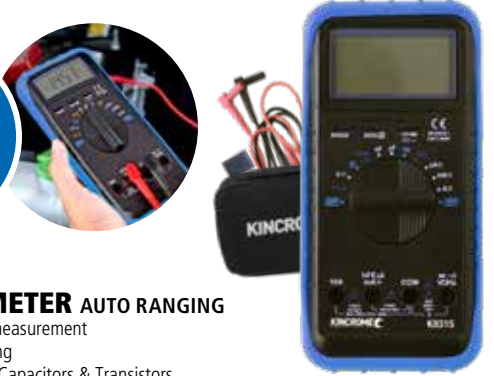

DIAGNOSTIC SCAN TOOL OBD2 CAN ENABLED

1. Reads and clears your (DTC) Diagnostic Trouble Codes & resets your OBD2 system
   - Turns off check engine light (MIL)
   - See kincrome.com.au to see if your vehicle is covered
2. **K8410**

$79

DIGITAL MULTIMETER AUTO RANGING

1. AC/DC Voltage & current measurement
   - CAT III test lead safety rating
   - Multi function Adaptor for Capacitors & Transistors
   - CAT II 600V ENG61010-1 safety rating
   - Data hold
2. **K8315**

$129