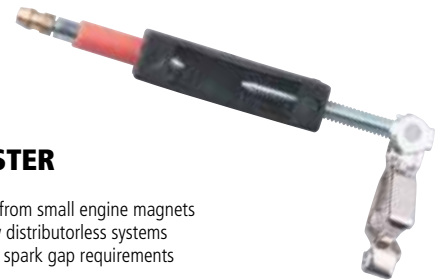

\$17⁹⁵

KINCROME

IGNITION SPARK TESTER ADJUSTABLE

- Adjustable for any ignition system from small engine magnets to high-energy electronic, plus new distributorless systems
 - Adjustable gap allows for different spark gap requirements from a range of 0 - 40,000 volts
- 08086**