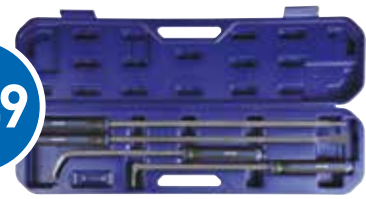

KINCROME

1. ### JUMBO PRY BAR SET 4 PIECE
2. Thru-Tang Shaft with Striking End Cap
   - Tough Plastic Storage Case
   - Hardened and Tempered Chrome Molybdenum Steel
   - Extra Large Textured Handles
   - Ideal for agricultural and industrial applications
3. **K9054**