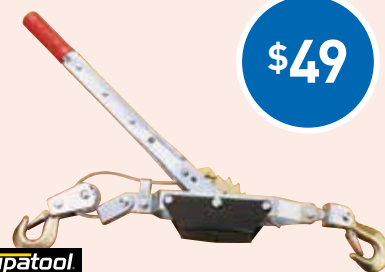

Supatool

REVERSIBLE RATCHETS QUICK RELEASE

- 1/4" 150mm (6") 1044 **$19.95**
- 3/8" 200mm (8") 1045 **$24.95**
- 1/2" 250mm (10") 1046 **$29.95**

$49

Supatool

HAND PULLER 2 TONNE

- Ratcheting style hand puller capable of 2000kg capacity for varied uses including pulling, securing & tightening

2230

$9.95